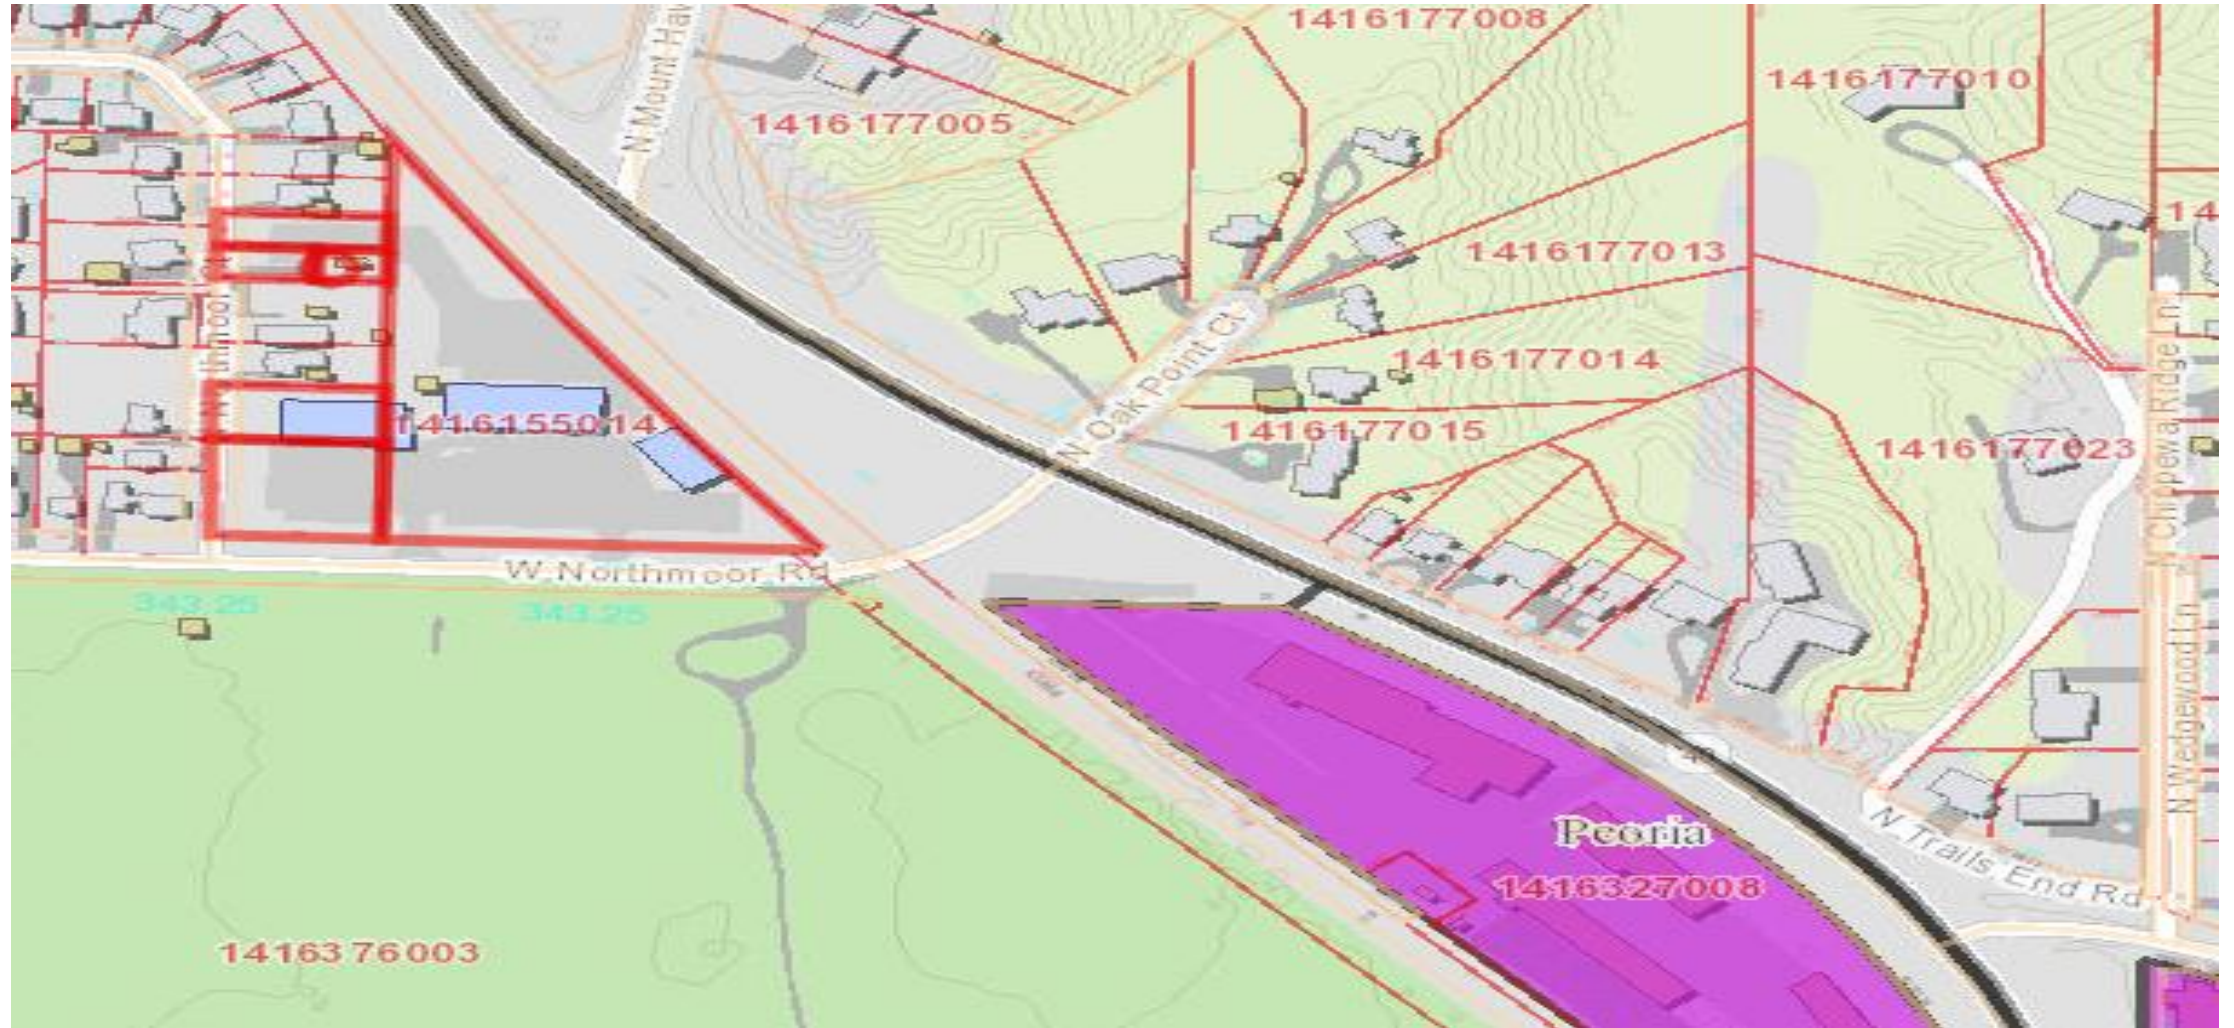

Enterprise Zone

Maps for 2020 amendment 7

601 Romeo B Garrett connection to EZ

405,427 W Northmoor rd,
6200, 6204 W Northmoor rd
6126, 6112 N Northmoor ct

2020, 2012, 2002, 2000, 1928 W War Memorial Drive

200 MacArthur Hwy – Connection to EZ

6209 W Route 150

6021, 5921 N Galena rd

801 SW Jefferson connection to EZ