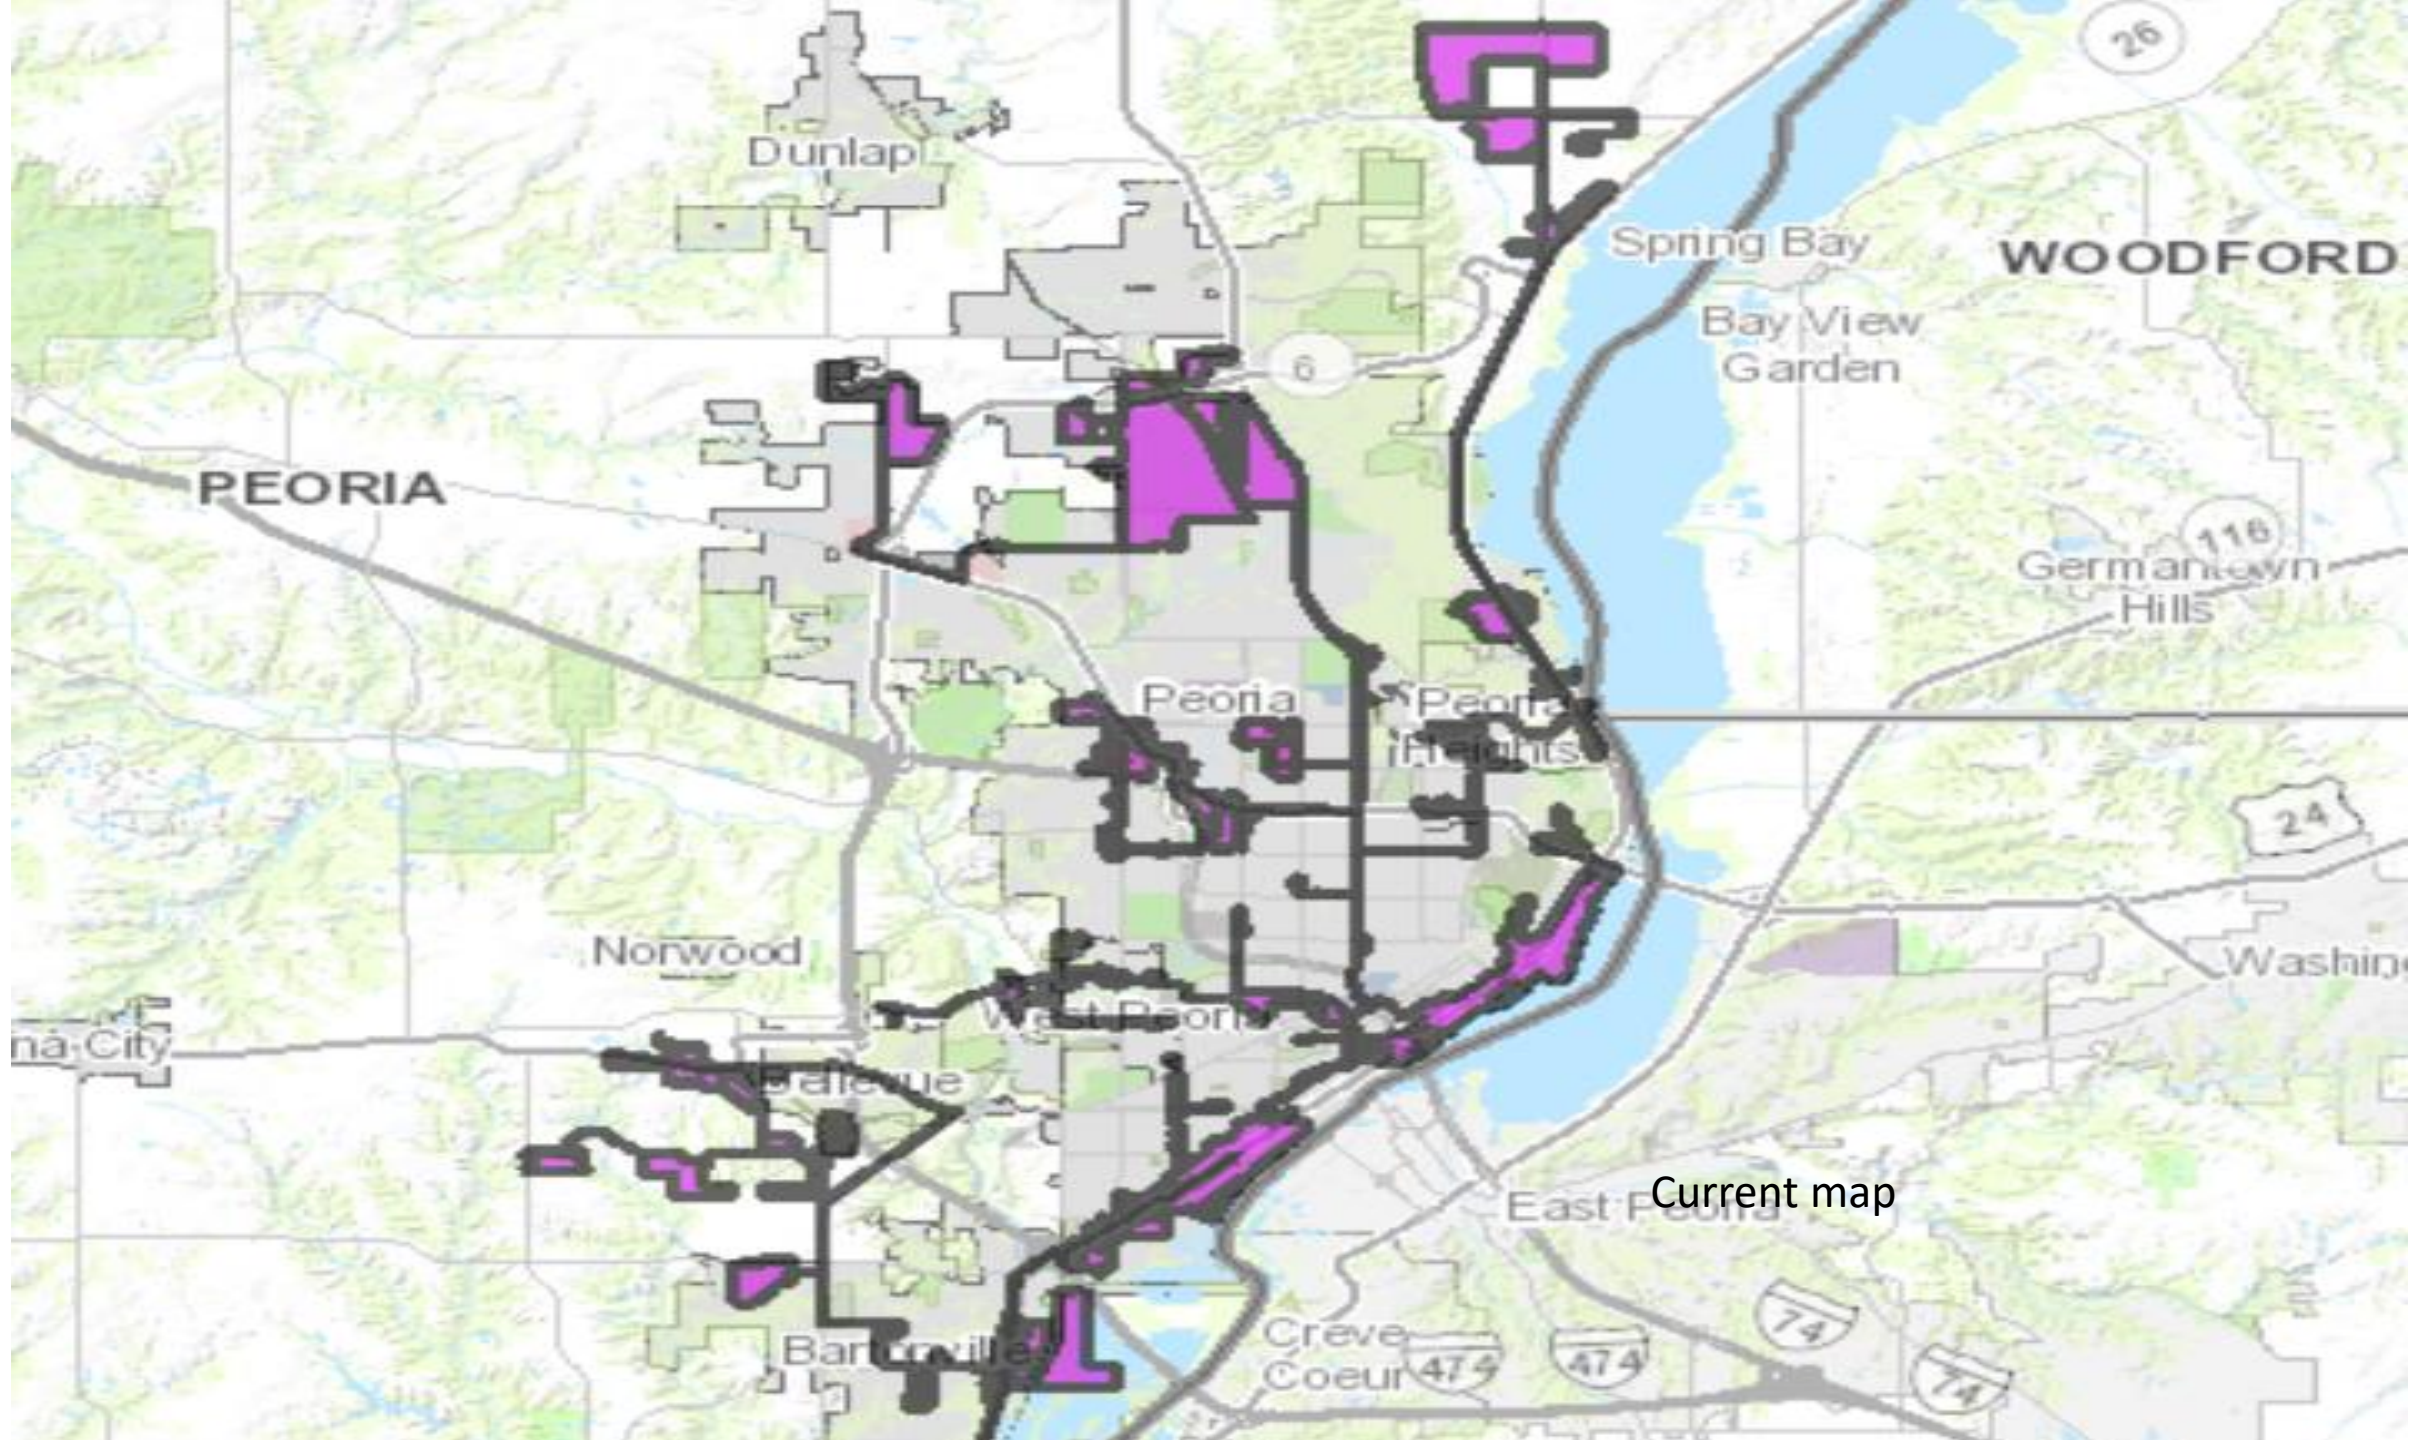

Enterprise Zone

Maps for 2020 amendment 7

601 Romeo B Garrett connection to EZ

405,427 W Northmoor rd,
6200, 6204 W Northmoor rd
6126, 6112 N Northmoor ct

2020, 2012, 2002, 2000, 1928 W War Memorial Drive

200 MacArthur Hwy – Connection to EZ

6209 W Route 150

6021, 5921 N Galena rd

801 SW Jefferson connection to EZ